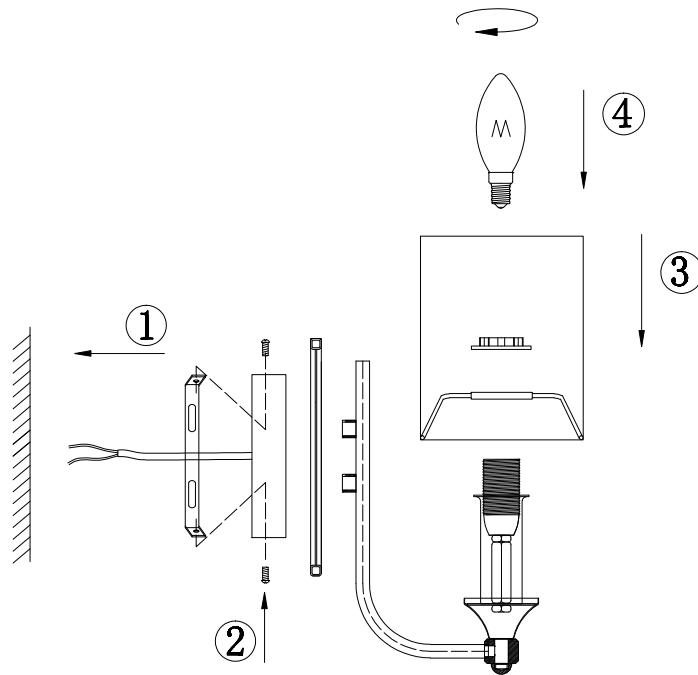

# Instruction

H004WL-01BG

1 x E14 (40W)

Model: H004WL-01BG  
Collection: House  
Series: Vittoria

Wall Lamps