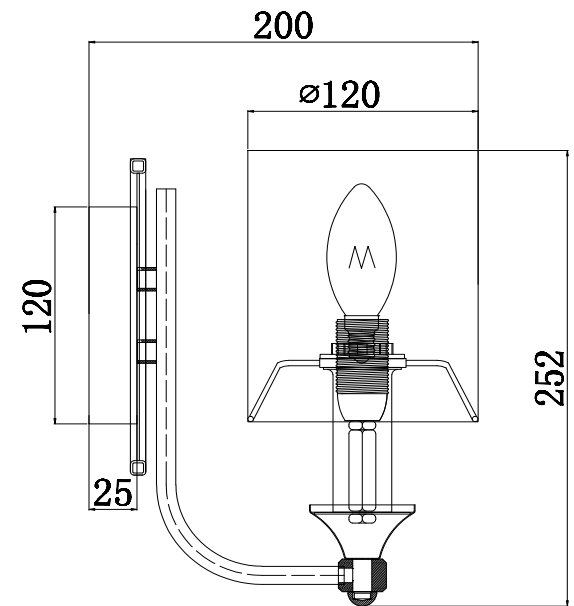

# Instruction

H004WL-01BG

1 x E14 (40W)

Model: H004WL-01BG  
Collection: House  
Series: Vittoria

Wall Lamps