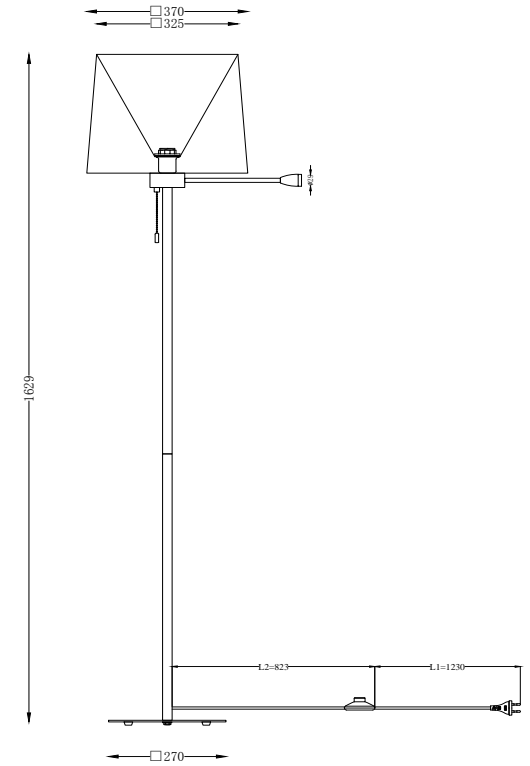

## Z001FL-L3W-1B

1 x E27 (60W)

Model: Z001FL-L3W-1B  
Collection: Table & Floor  
Series: Farel

Floor Lamps