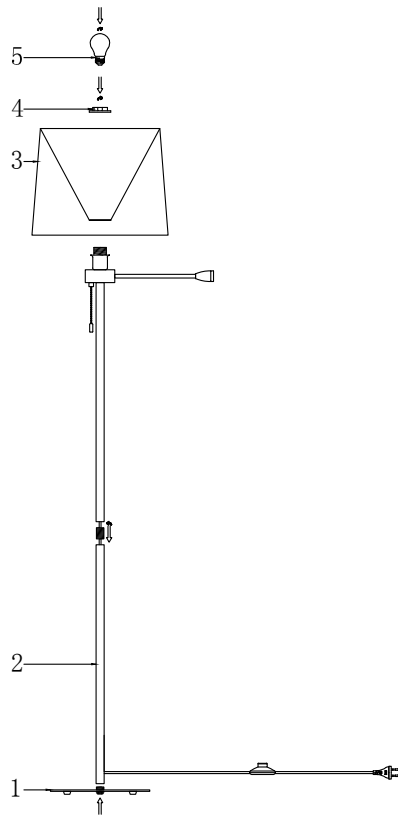

## Z001FL-L3W-1B

1 x E27 (60W)

Model: Z001FL-L3W-1B  
Collection: Table & Floor  
Series: Farel

Floor Lamps