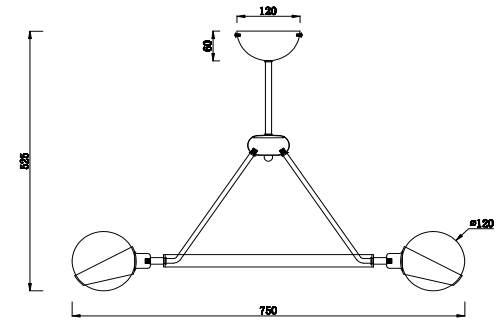

# Instruction

FR5009PL-08B

8 x E14 (60W)

Model: FR5009PL-08B

Series: Silvia

Ceiling Lamps