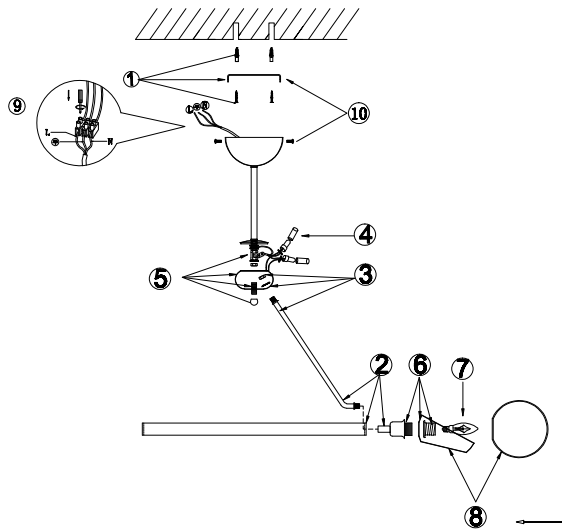

# Instruction

FR5009PL-08B

8 x E14 (60W)

Model: FR5009PL-08B

Series: Silvia

Ceiling Lamps