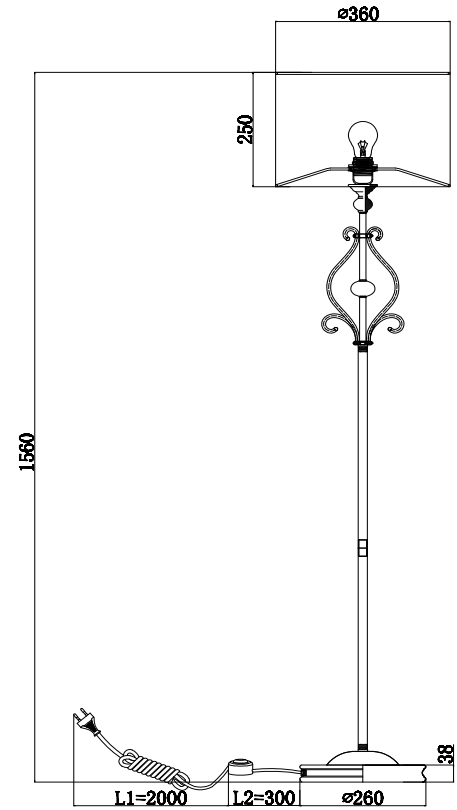

Instruction

ARM631FL-01-W

1 x E27 (40W)

Model: ARM631FL-01-W
Collection: Elegant
Series: Karina

Table Lamps