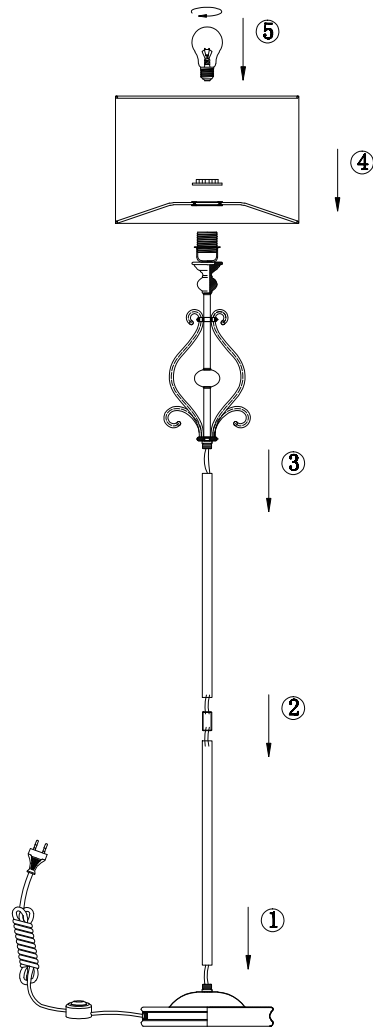

Instruction

ARM631FL-01-W

1 x E27 (40W)

Model: ARM631FL-01-W
Collection: Elegant
Series: Karina

Table Lamps