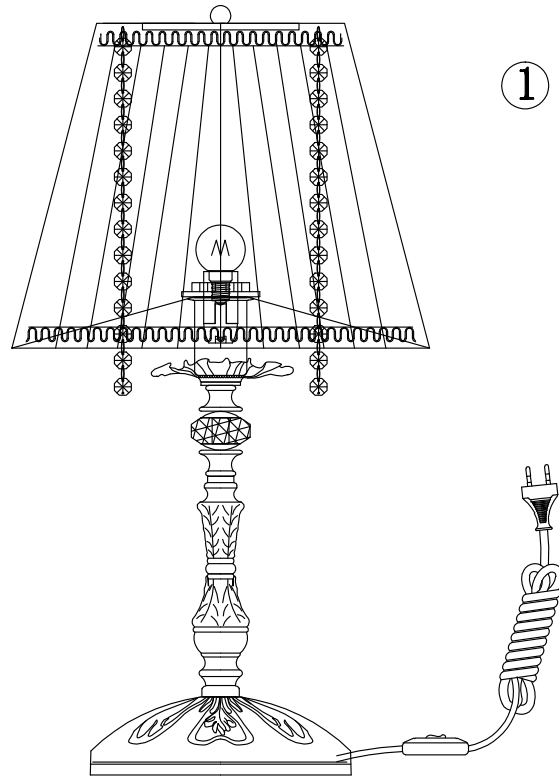

FREYA
TRADITION OF QUALITY

Instruction

FR2220TL-01W

1 x E14 (40W)

Model: FR2220TL-01W

Series: Omela

Table Lamps