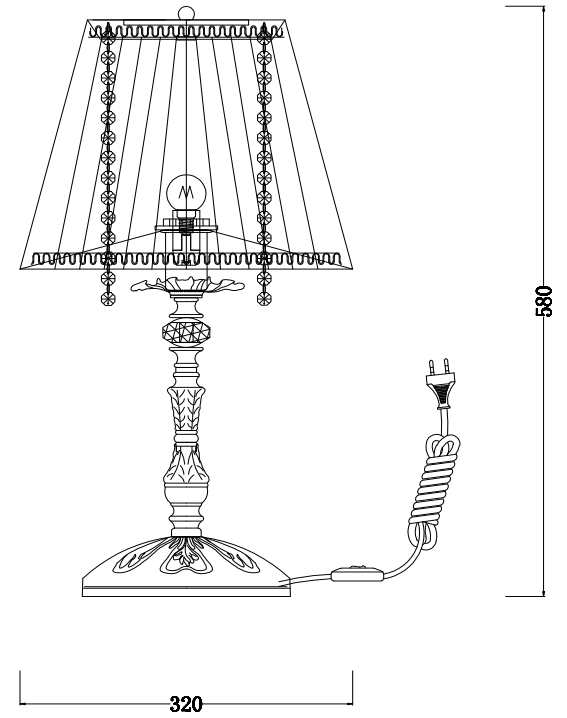

FREYA
TRADITION OF QUALITY

Instruction

FR2220TL-01W

1 x E14 (40W)

Model: FR2220TL-01W

Series: Omela

Table Lamps