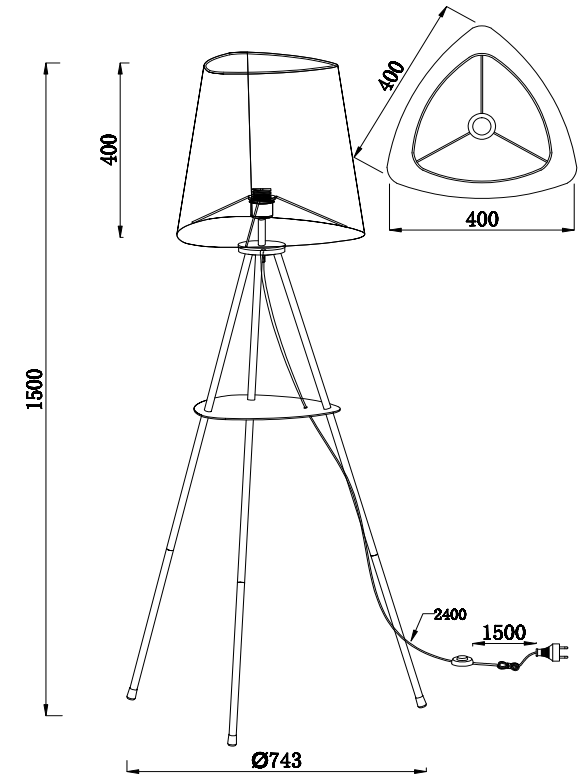

Instruction

MOD008FL-01N

1 x E27 (40W)

Model: MOD008FL-01N
Collection: Modern
Series: Comfort

Table Lamps