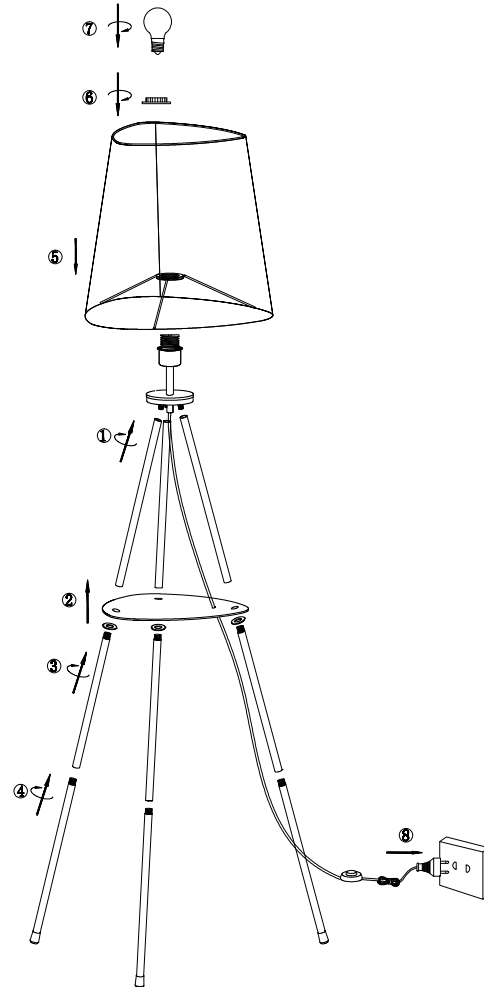

Instruction

MOD008FL-01N

1 x E27 (40W)

Model: MOD008FL-01N
Collection: Modern
Series: Comfort

Table Lamps