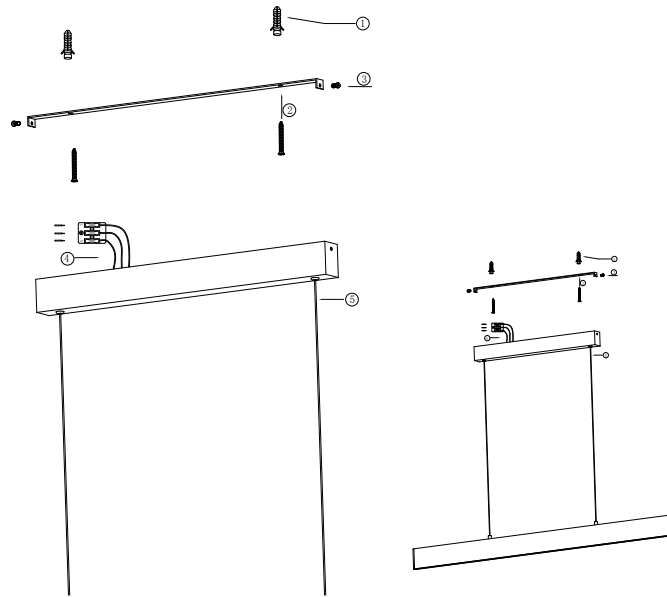

# Instruction

P010PL-L30W

MAX 30W  
1750 Lumen

Model: P010PL-L30W  
Collection: Pendant  
Series: Step

Ceiling Lamps