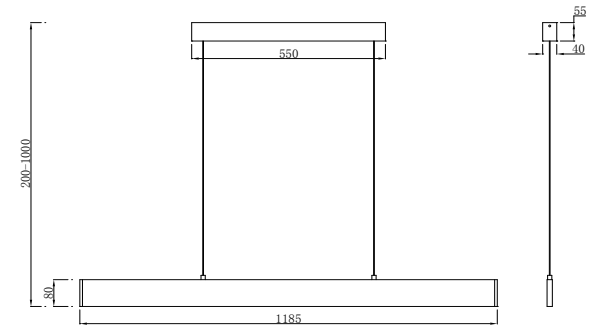

# Instruction

P010PL-L30W

MAX 30W  
1750 Lumen

Model: P010PL-L30W  
Collection: Pendant  
Series: Step

Ceiling Lamps