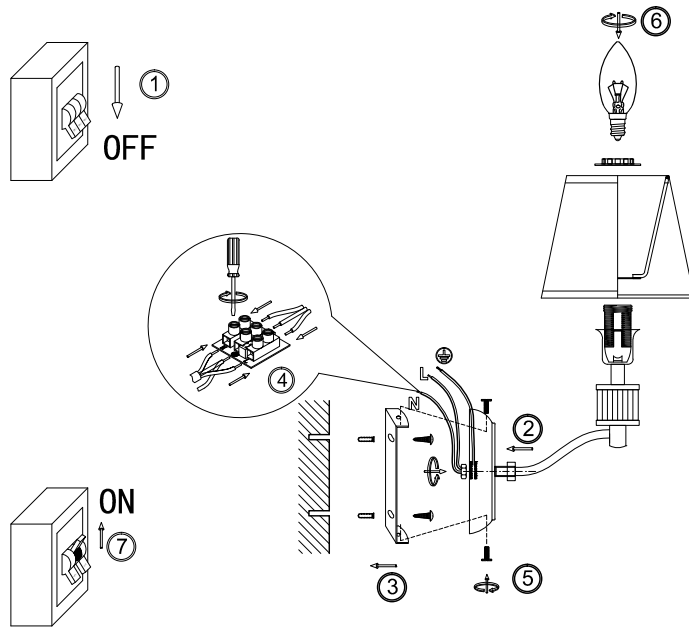

FREYA
TRADITION OF QUALITY

Instruction

FR5020WL-01CH

1 x E14 (40W)

Model: FR5020WL-01CH

Series: Clarissa

Wall Lamps