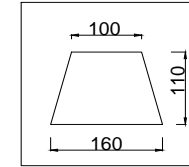

FREYA
TRADITION OF QUALITY

Instruction

FR5019CL-08CH

8 x E14 (40W)

Model: FR5019CL-08CH

Series: Felisa

Ceiling Lamps