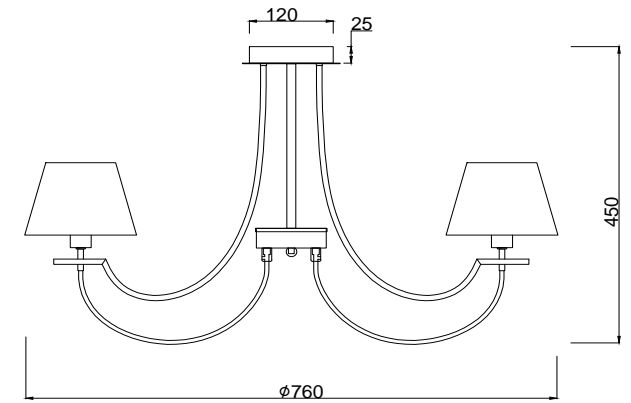

FREYA
TRADITION OF QUALITY

Instruction

FR5019CL-08CH

8 x E14 (40W)

Model: FR5019CL-08CH

Series: Felisa

Ceiling Lamps