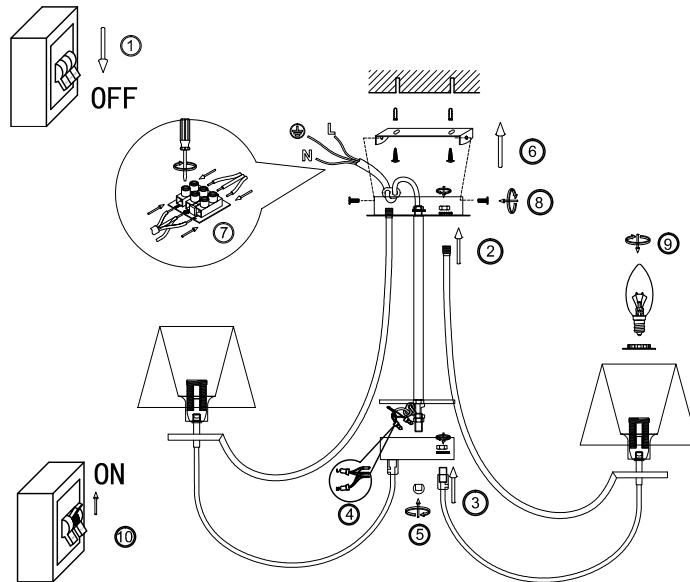

FREYA
TRADITION OF QUALITY

Instruction

FR5019CL-08CH

8 x E14 (40W)

Model: FR5019CL-08CH

Series: Felisa

Ceiling Lamps