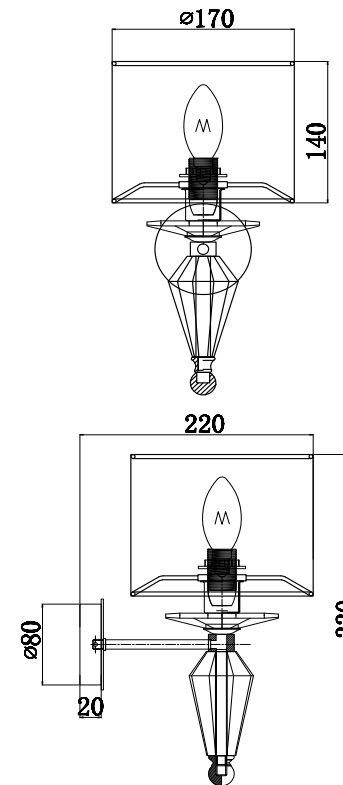

Instruction

DIA091WL-01BZ

1 x E14 (40W)

Model: DIA091WL-01BZ
Collection: Diamant Crystal
Series: Monte Carlo

Wall Lamps