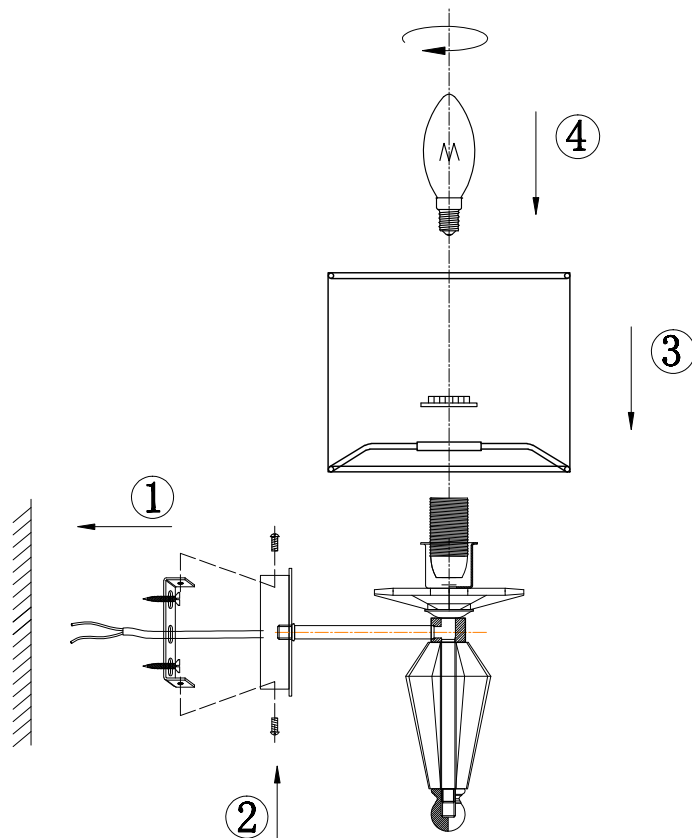

Instruction

DIA091WL-01BZ

1 x E14 (40W)

Model: DIA091WL-01BZ
Collection: Diamant Crystal
Series: Monte Carlo

Wall Lamps