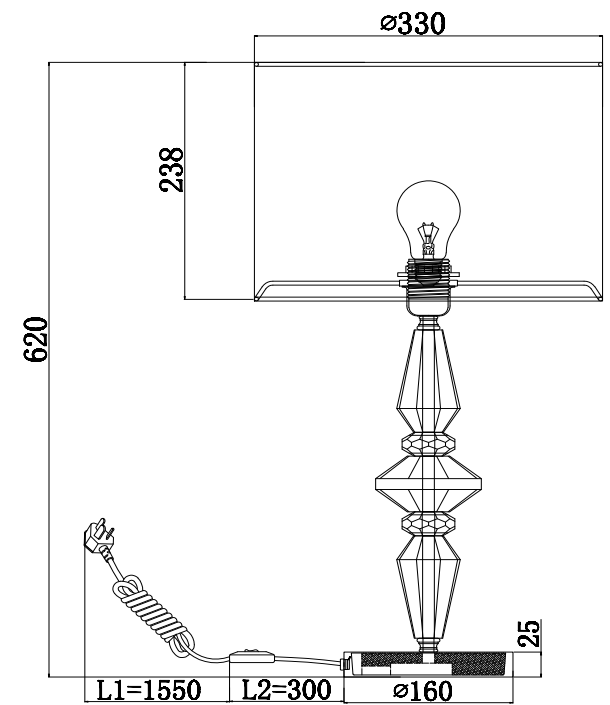

Instruction

DIA091TL-01BZ

1 x E27 (40W)

Model: DIA091TL-01BZ
Collection: Diamant Crystal
Series: Monte Carlo

Table Lamps