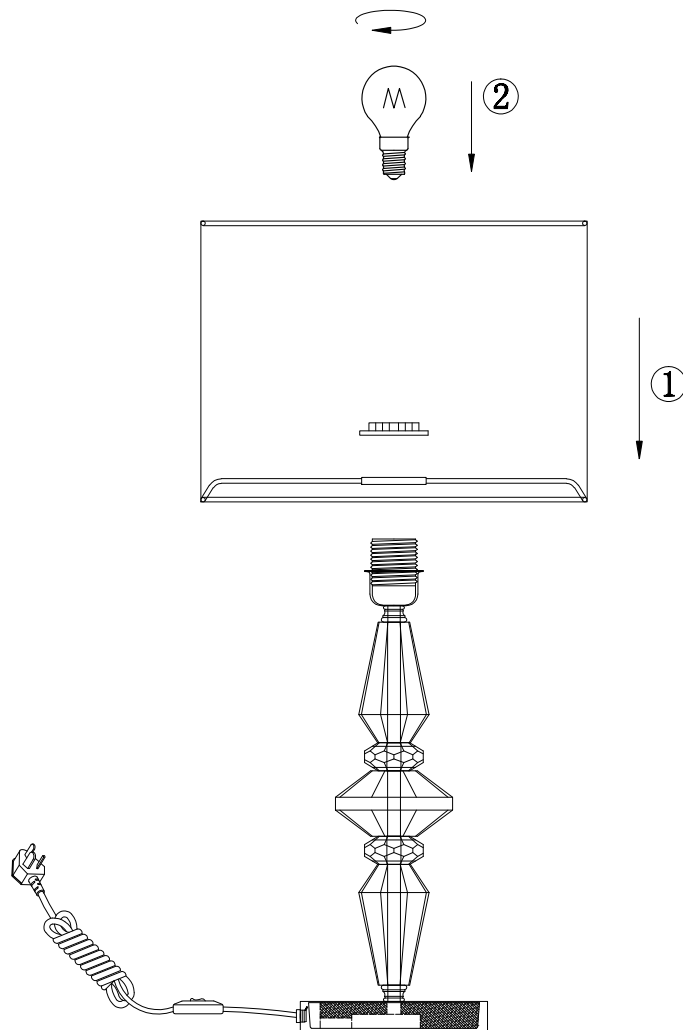

Instruction

DIA091TL-01BZ

1 x E27 (40W)

Model: DIA091TL-01BZ
Collection: Diamant Crystal
Series: Monte Carlo

Table Lamps