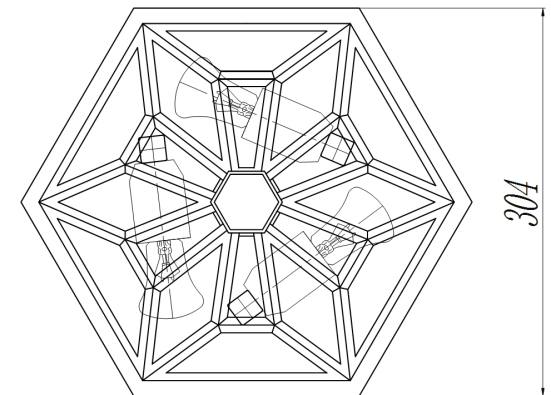

Instruction

Collection: HOUSE
Series: ZEIL
Model: H356-CL-03-BZ
Wall & ceiling

- Wall & ceiling

3 x E27 (60W)

MAYTONI
DECORATIVE LIGHTING

www.maytoni.de