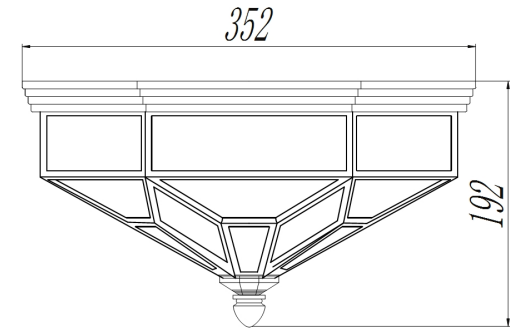

Instruction

Collection: HOUSE
Series: ZEIL
Model: H356-CL-03-BZ
Wall & ceiling

- Wall & ceiling

3 x E27 (60W)

MAYTONI
DECORATIVE LIGHTING

www.maytoni.de