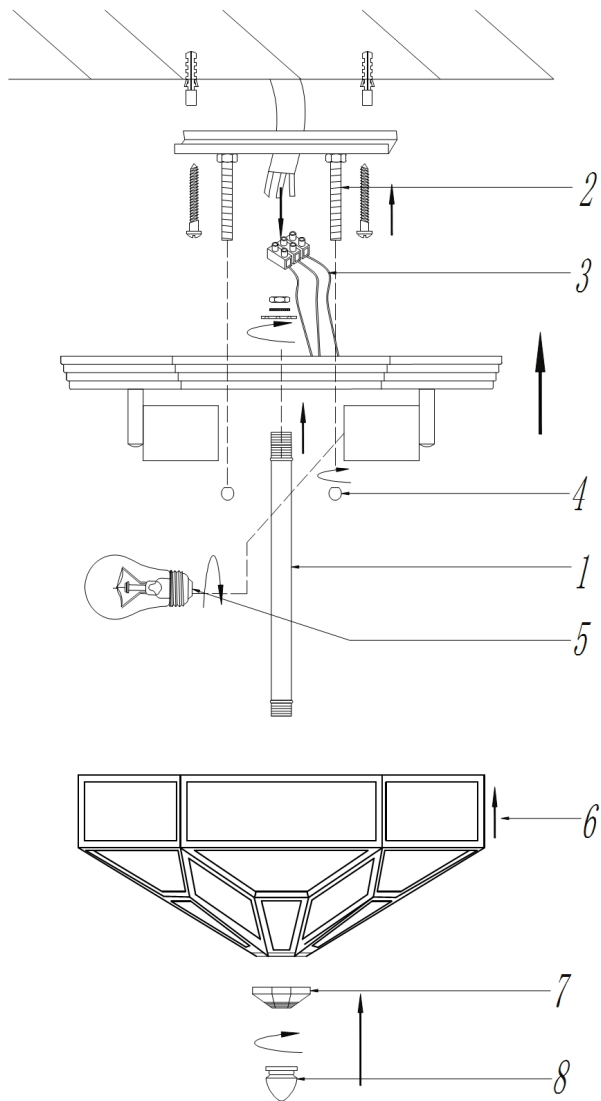

Instruction

Collection: HOUSE
Series: ZEIL
Model: H356-CL-03-BZ
Wall & ceiling

- Wall & ceiling

3 x E27 (60W)

MAYTONI
DECORATIVE LIGHTING

www.maytoni.de