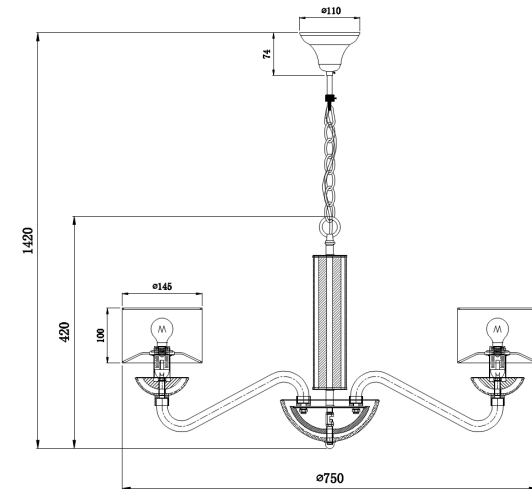

# Instruction

Collection: ELEGANT  
Series: MARYLAND  
Model: ARM526PL-06GR  
Ceiling

6 x E14 (40W)

**MAYTONI**  
DECORATIVE LIGHTING

[www.maytoni.de](http://www.maytoni.de)