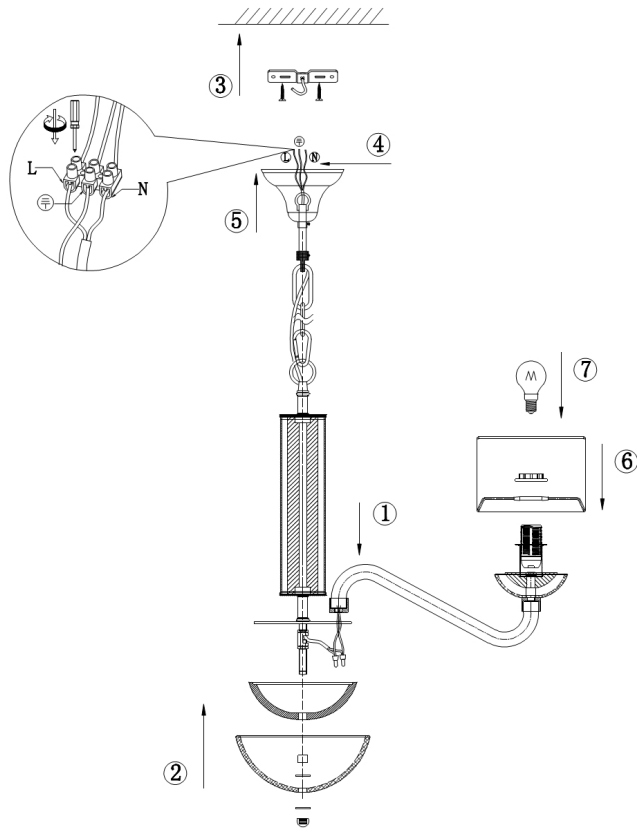

# Instruction

Collection: ELEGANT  
Series: MARYLAND  
Model: ARM526PL-06GR  
Ceiling

6 x E14 (40W)

**MAYTONI**  
DECORATIVE LIGHTING

[www.maytoni.de](http://www.maytoni.de)