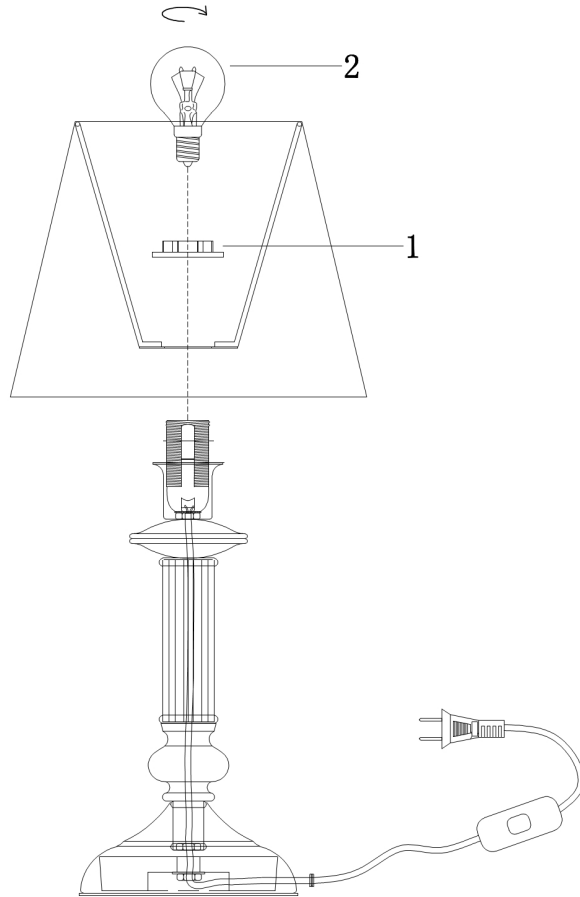

# INSTRUCTION

**Model:** FR2539TL-01BS

Table Lamp

1 x E14 (40W)

FREYA-LIGHT.COM