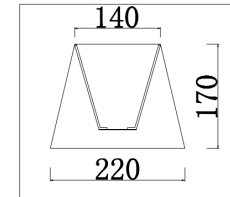

# INSTRUCTION

**Model:** FR2539TL-01BS

Table Lamp

1 x E14 (40W)

FREYA-LIGHT.COM