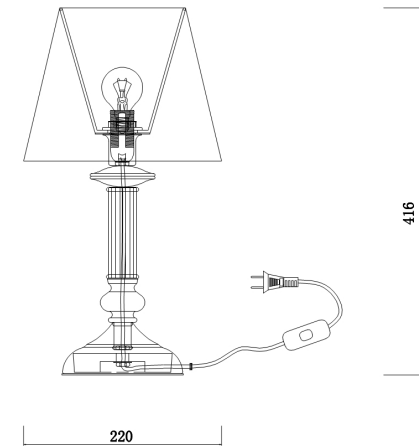

# INSTRUCTION

**Model:** FR2539TL-01BS

Table Lamp

1 x E14 (40W)

FREYA-LIGHT.COM