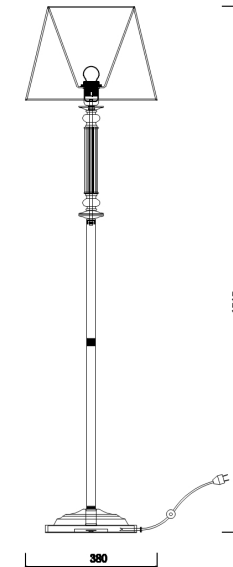

# INSTRUCTION

**Model:** FR2539FL-01BS

Floor Lamp

1 x E14 (40W)

FREYA-LIGHT.COM