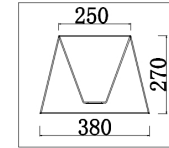

# INSTRUCTION

**Model:** FR2539FL-01BS

Floor Lamp

1 x E14 (40W)

FREYA-LIGHT.COM