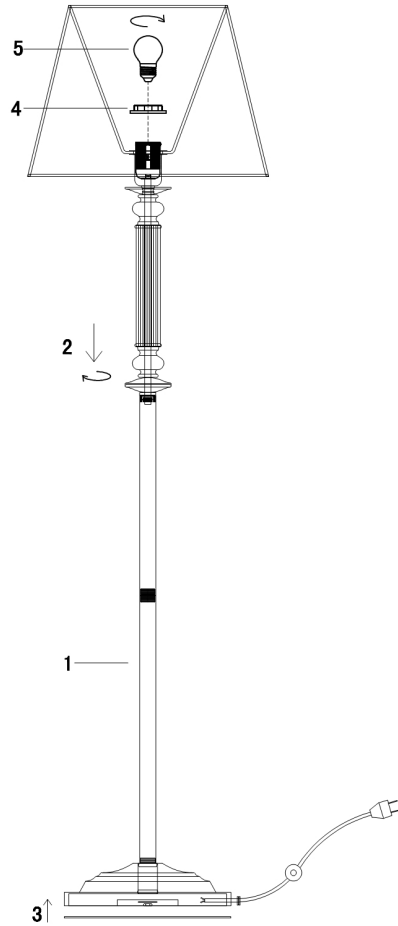

# INSTRUCTION

**Model:** FR2539FL-01BS

Floor Lamp

1 x E14 (40W)

FREYA-LIGHT.COM