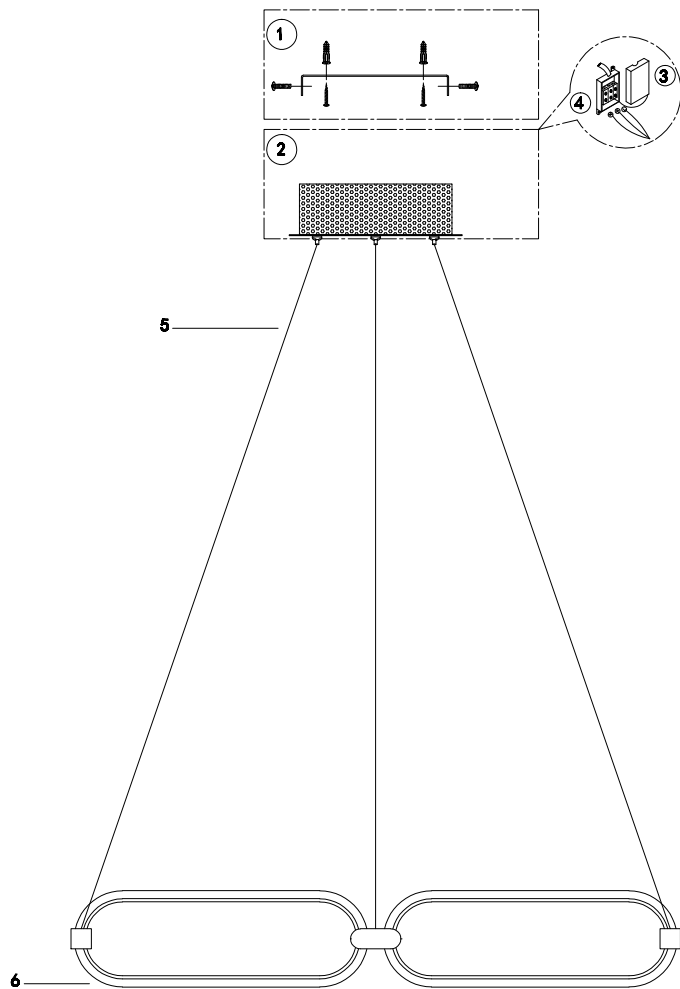

Instruction

MOD017PL-L50N

MAX 50W
3500 Lumen

Model: MOD017PL-L50N
Collection: Modern
Series: Chain

Ceiling Lamps