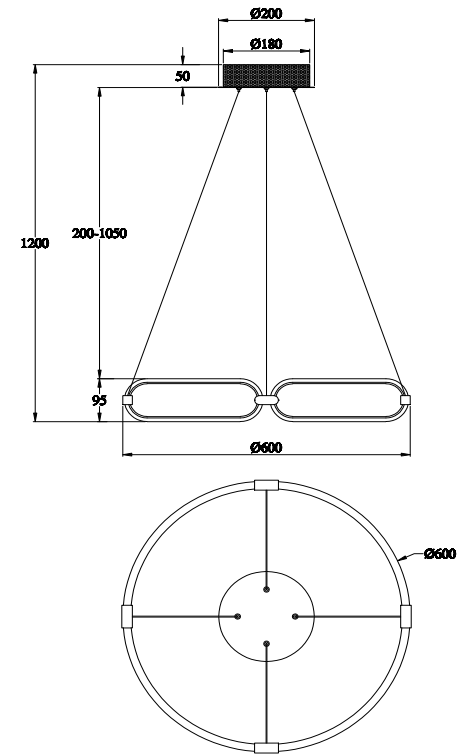

Instruction

MOD017PL-L50N

MAX 50W
3500 Lumen

Model: MOD017PL-L50N
Collection: Modern
Series: Chain

Ceiling Lamps