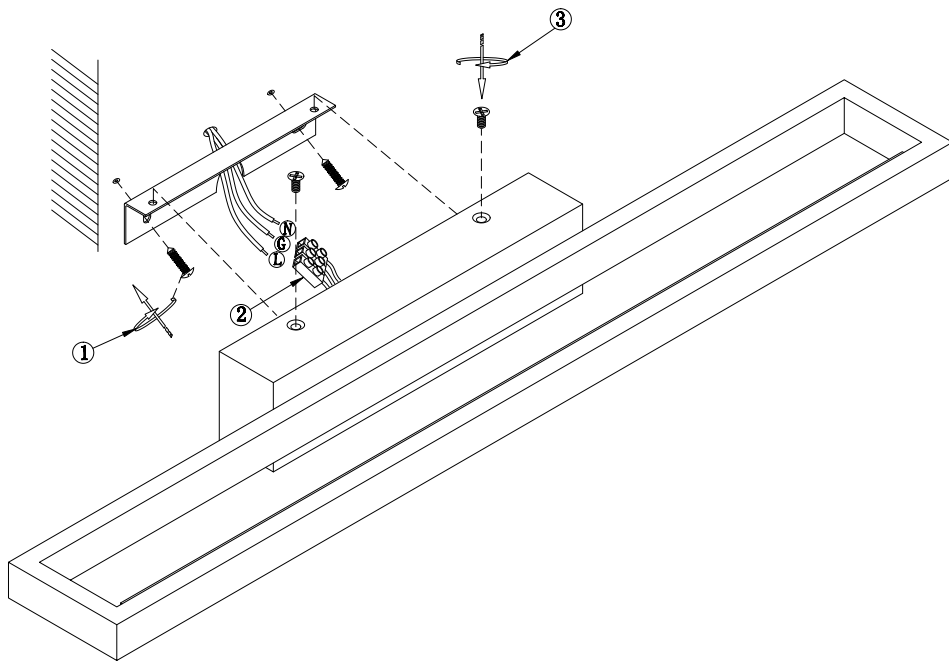

Instruction

C815WL-L18W

MAX 18W
1550 Lumen

Model: C815WL-L18W
Collection: Ceiling & Wall
Series: Everett

Wall Lamps