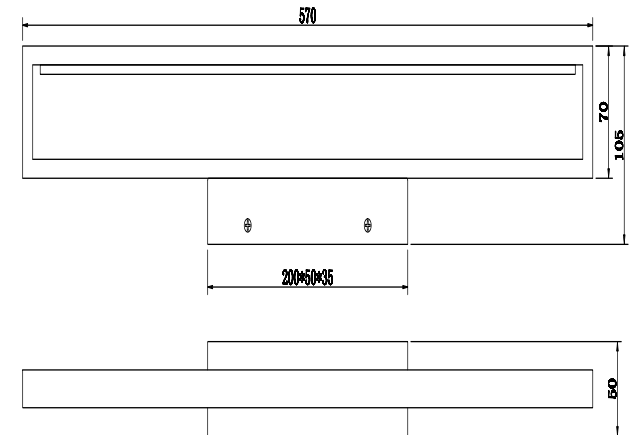

Instruction

C815WL-L18W

MAX 18W
1550 Lumen

Model: C815WL-L18W
Collection: Ceiling & Wall
Series: Everett

Wall Lamps