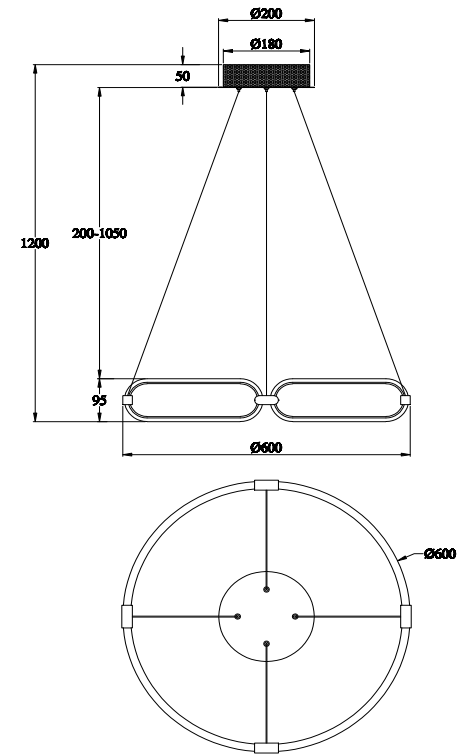

Instruction

MOD017PL-L50MG

MAX 50W
3500 Lumen

Model: MOD017PL-L50MG
Collection: Modern
Series: Chain

Ceiling Lamps