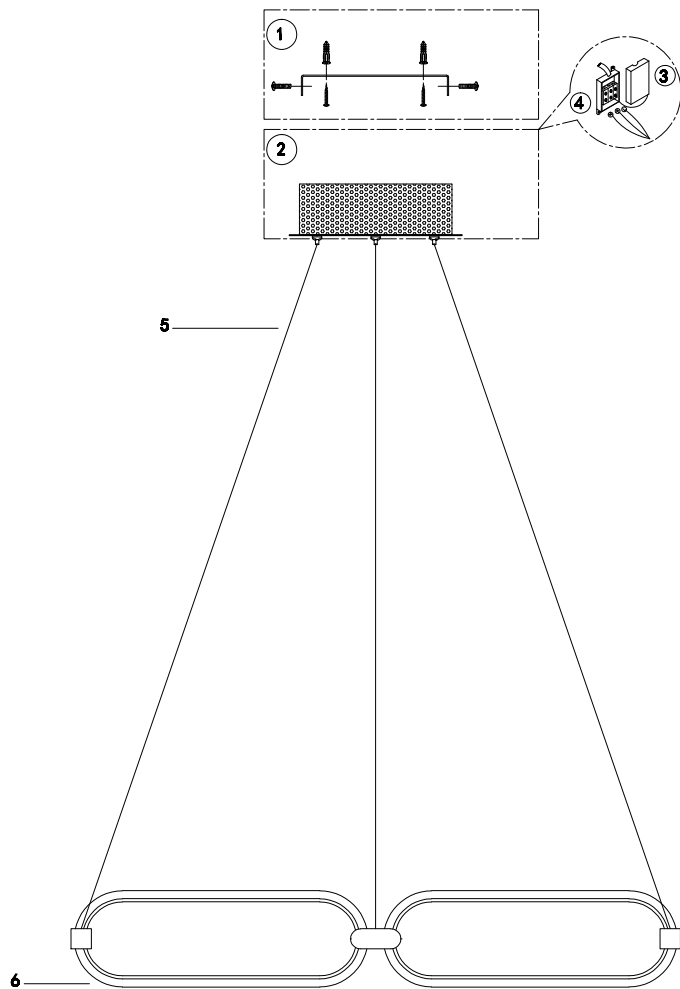

Instruction

MOD017PL-L50MG

MAX 50W
3500 Lumen

Model: MOD017PL-L50MG
Collection: Modern
Series: Chain

Ceiling Lamps