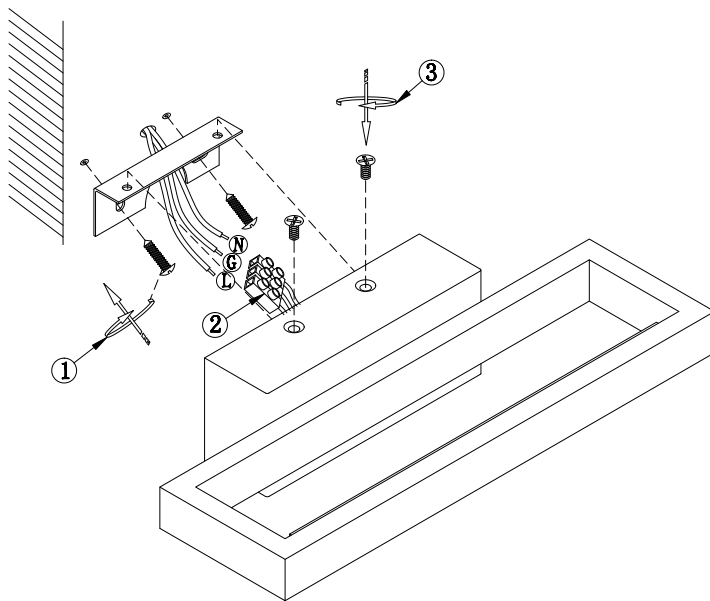

Instruction

C815WL-L6W

MAX 6W
530 Lumen

Model: C815WL-L6W
Collection: Ceiling & Wall
Series: Everett

Wall Lamps