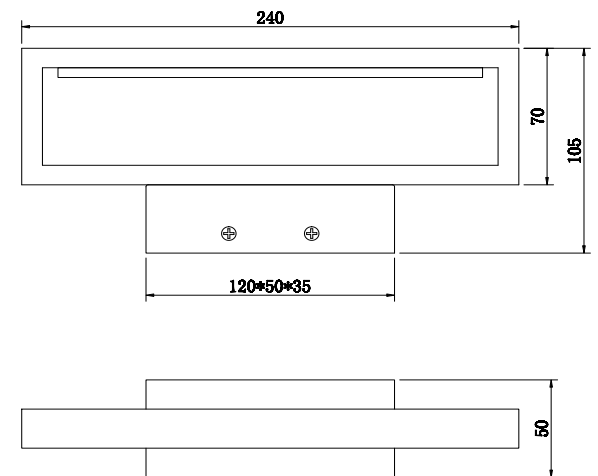

Instruction

C815WL-L6W

MAX 6W
530 Lumen

Model: C815WL-L6W
Collection: Ceiling & Wall
Series: Everett

Wall Lamps