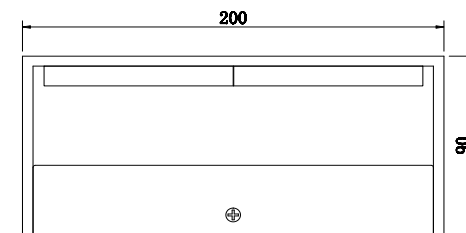

## C817WL-L10W

MAX 10W  
900 Lumen

Model: C817WL-L10W  
Collection: Ceiling & Wall  
Series: Mix

Wall Lamps