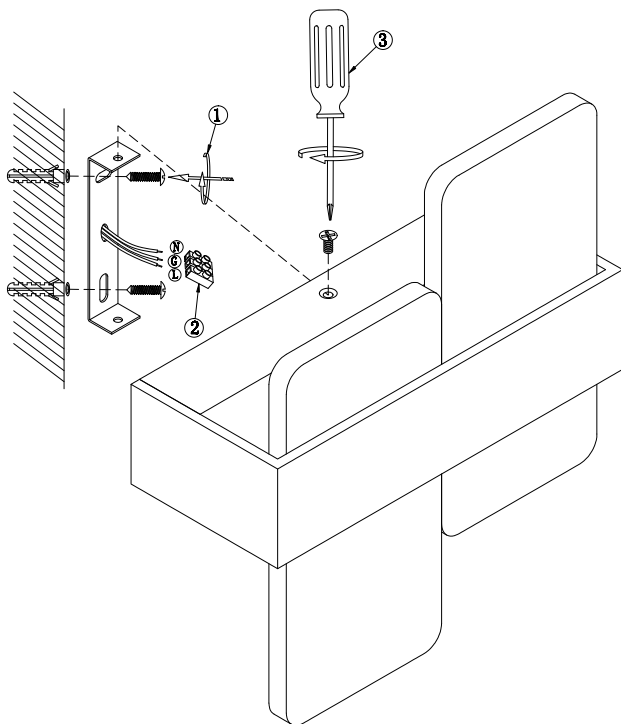

## C817WL-L10W

MAX 10W  
900 Lumen

Model: C817WL-L10W  
Collection: Ceiling & Wall  
Series: Mix

Wall Lamps