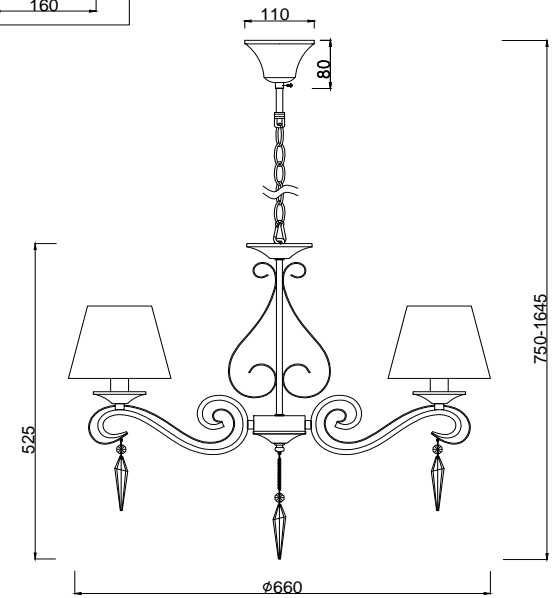

FREYA
TRADITION OF QUALITY

Instruction

FR2017PL-05BZ

5 x E14 (40W)

Model: FR2017PL-05BZ

Series: Bonfi

Ceiling Lamps