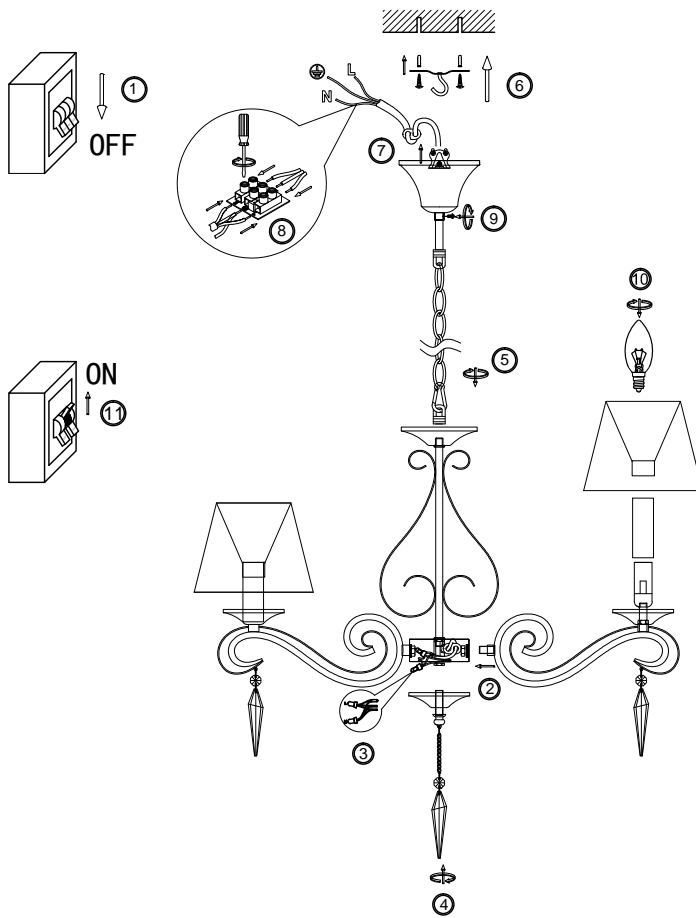

FREYA
TRADITION OF QUALITY

Instruction

FR2017PL-05BZ

5 x E14 (40W)

Model: FR2017PL-05BZ

Series: Bonfi

Ceiling Lamps