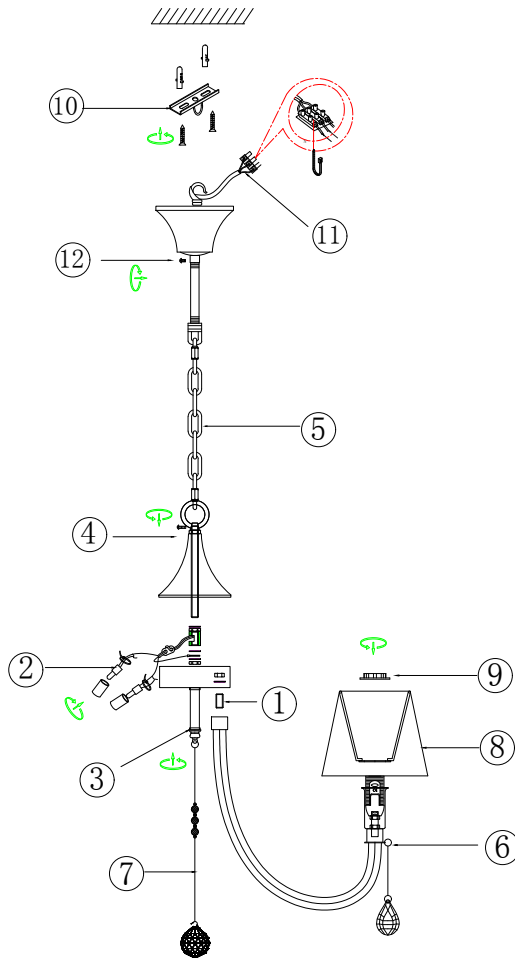

# Instruction

FR2010PL-06BZ

6 x E14 (40W)

Model: FR2010PL-06BZ  
Series: Betty

Ceiling Lamps