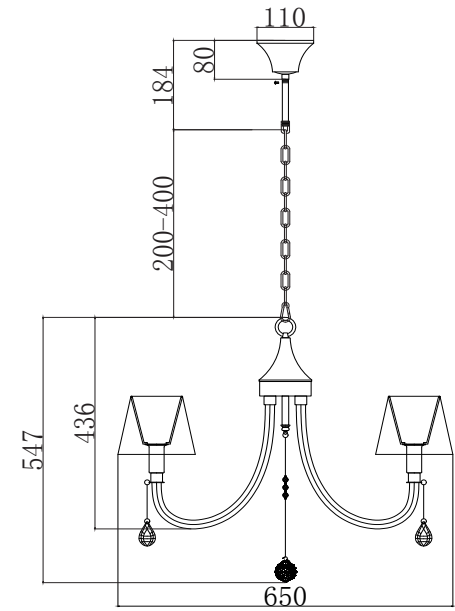

# Instruction

FR2010PL-06BZ

6 x E14 (40W)

Model: FR2010PL-06BZ  
Series: Betty

Ceiling Lamps