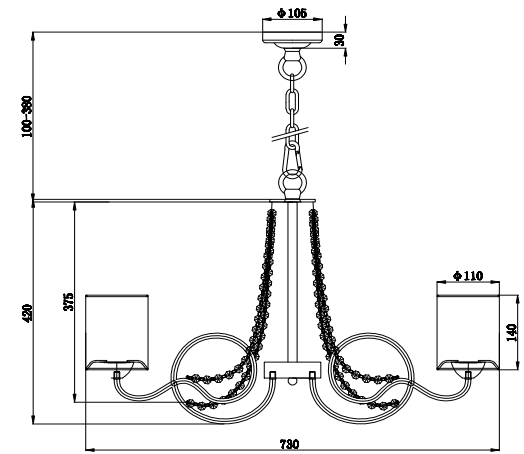

FREYA
TRADITION OF QUALITY

Instruction

FR2036PL-06G

6 x E14 (40W)

Model: FR2036PL-06G
Series: Bonadonna

Ceiling Lamps