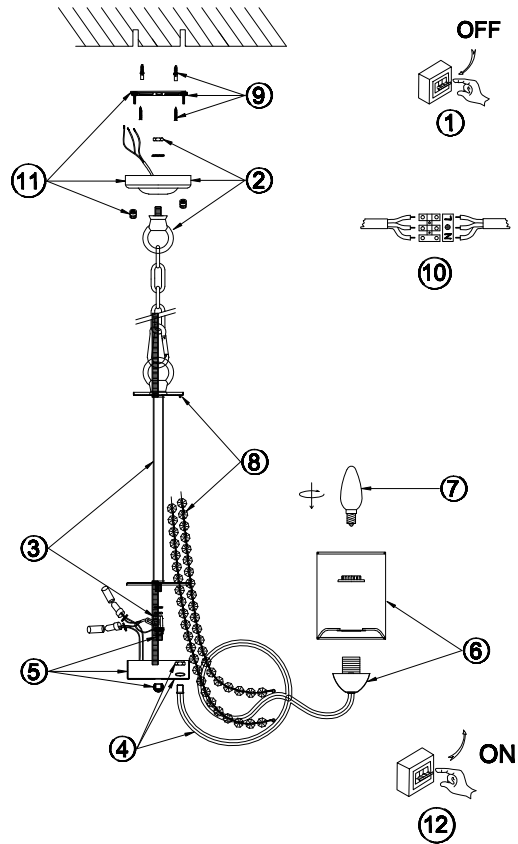

FREYA
TRADITION OF QUALITY

Instruction

FR2036PL-06G

6 x E14 (40W)

Model: FR2036PL-06G
Series: Bonadonna

Ceiling Lamps