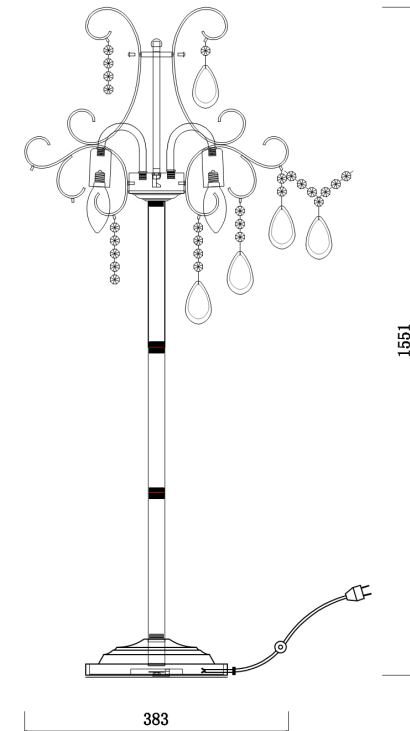

# INSTRUCTION

**Model:** FR2302FL-04S

Floor Lamp

4 x E14 (40W)

FREYA-LIGHT.COM