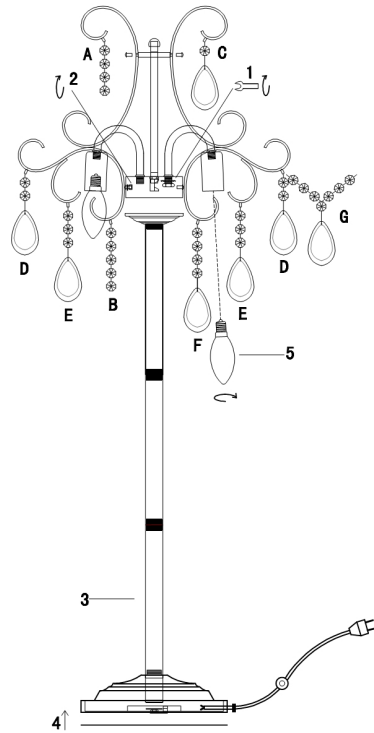

# INSTRUCTION

**Model:** FR2302FL-04S

Floor Lamp

4 x E14 (40W)

FREYA-LIGHT.COM